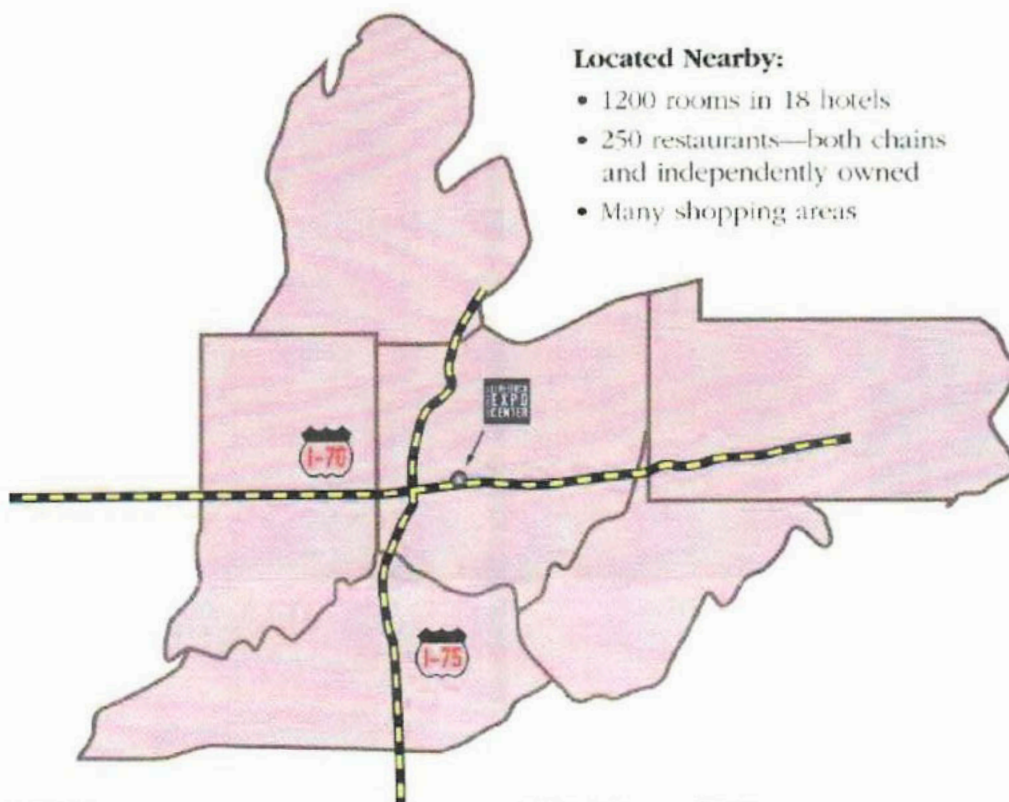

DIRECTIONS TO:
Champions Center Expo
4122 Laybourne Rd.
Springfield, Ohio 45505
Tel: 937.324.4353

<http://www.championscenterexpo.com>

Easy access from I-70 at exit 59.
Located on the Clark County Fairgrounds.
Enter at Gate D, from Laybourne Rd.

Located Nearby:

- 1200 rooms in 18 hotels
- 250 restaurants—both chains and independently owned
- Many shopping areas

DISTANCE FROM:

Charleston 375 miles
Chicago..... 310 miles
Cincinnati85 miles
Cleveland..... 190 miles
Columbus 45 miles
Dayton 35 miles

Indianapolis 135 miles
Lansing 280 miles
Lexington..... 170 miles
Louisville 190 miles
Pittsburgh 230 miles
St. Louis 380 miles